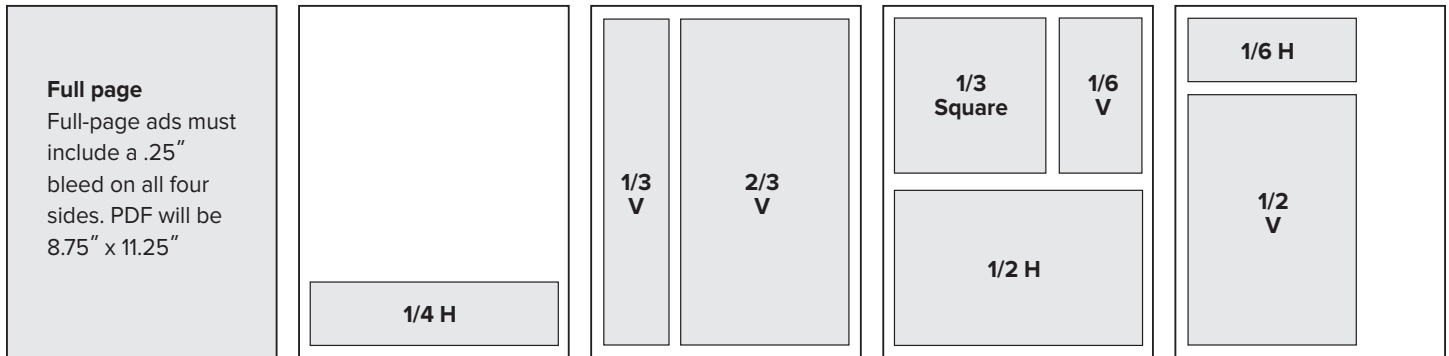

NURTURING FAITH JOURNAL RATE CARD

Print Ad Specifications

Nurturing Faith Journal is a 64-page self-cover magazine. Finished size is 8.25" x 10.75".